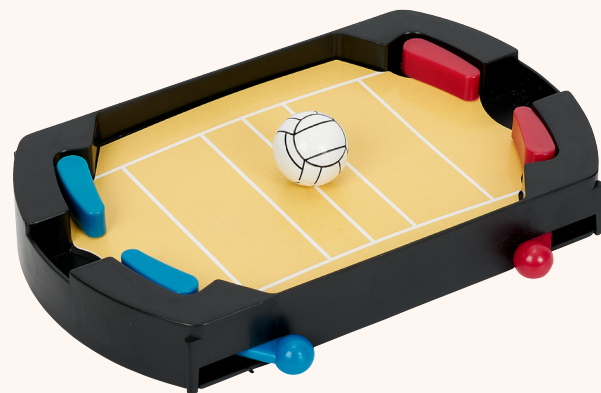

-20%
1.99
~~2.49~~
Lojra për fëmijë
Dim. 36/41cm
Ref. 619672